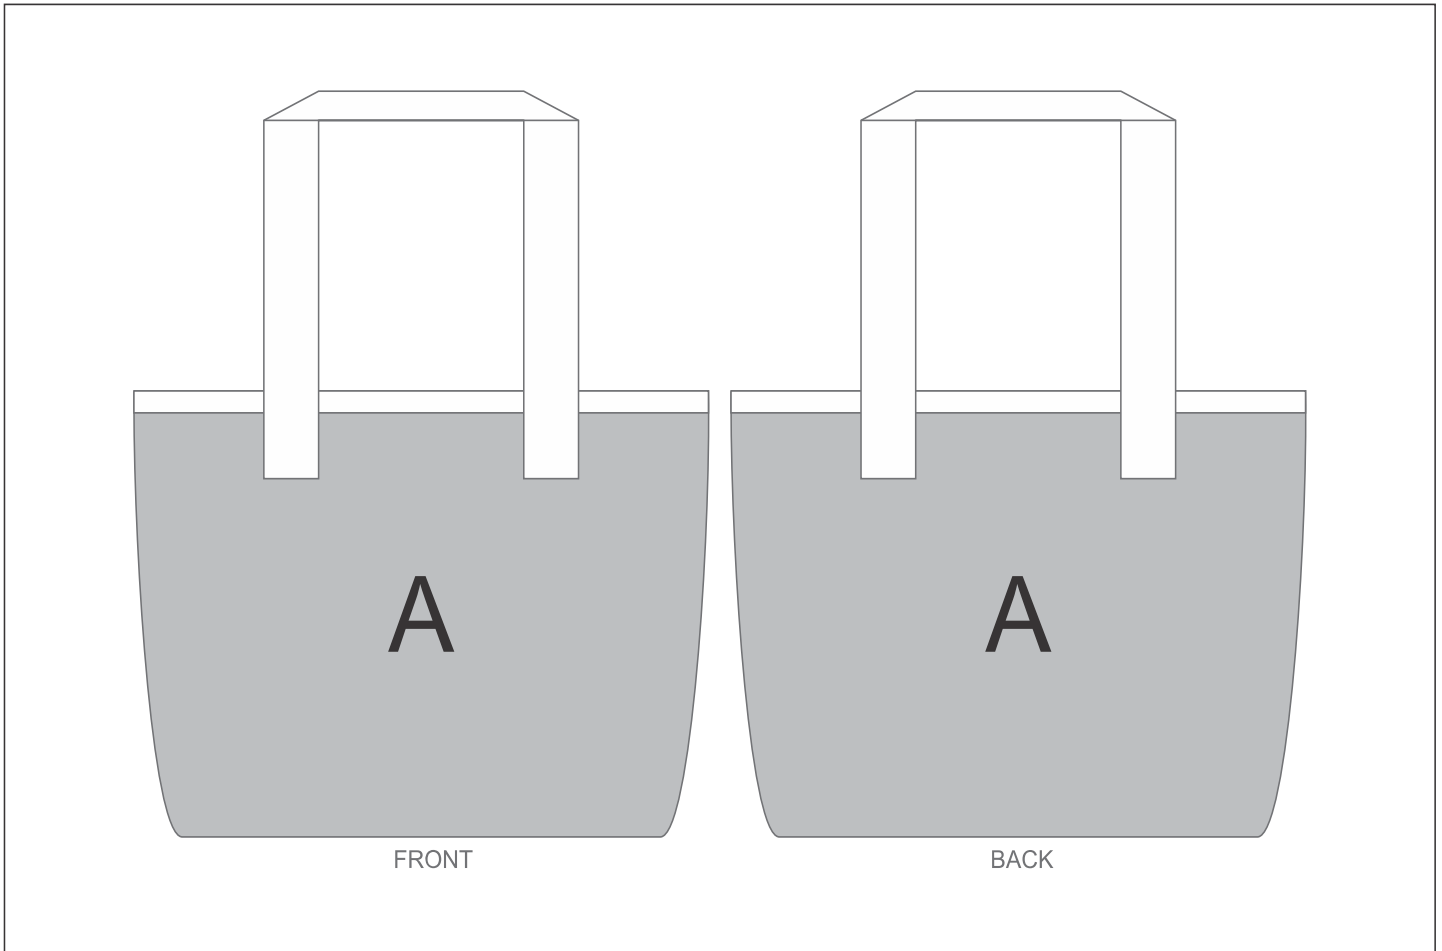

# SG-HP-110-G

PPS Hoppla Boulders Neoprene Beach Bag -

## Need to know:

Includes 1-Position Sublimation (setup fees apply)

- Please Note: We cannot guarantee 100% logo Alignment on all Brandable Panels.

- NB: Please note that Neoprene material is not conducive to having predominantly white back grounds due to the print transferring nature of the fabric and process used to complete the print. We always advise to have a background colour within the design as this mitigates the chances of material blemishes and ghosting of print.

## Branding Options:

Position	Branding Method (Branding Code)	No. of Colours	Dimension
A	Custom Sublimation A (CPSUB-A)	Full Colour	1347mm wide x 550mm high